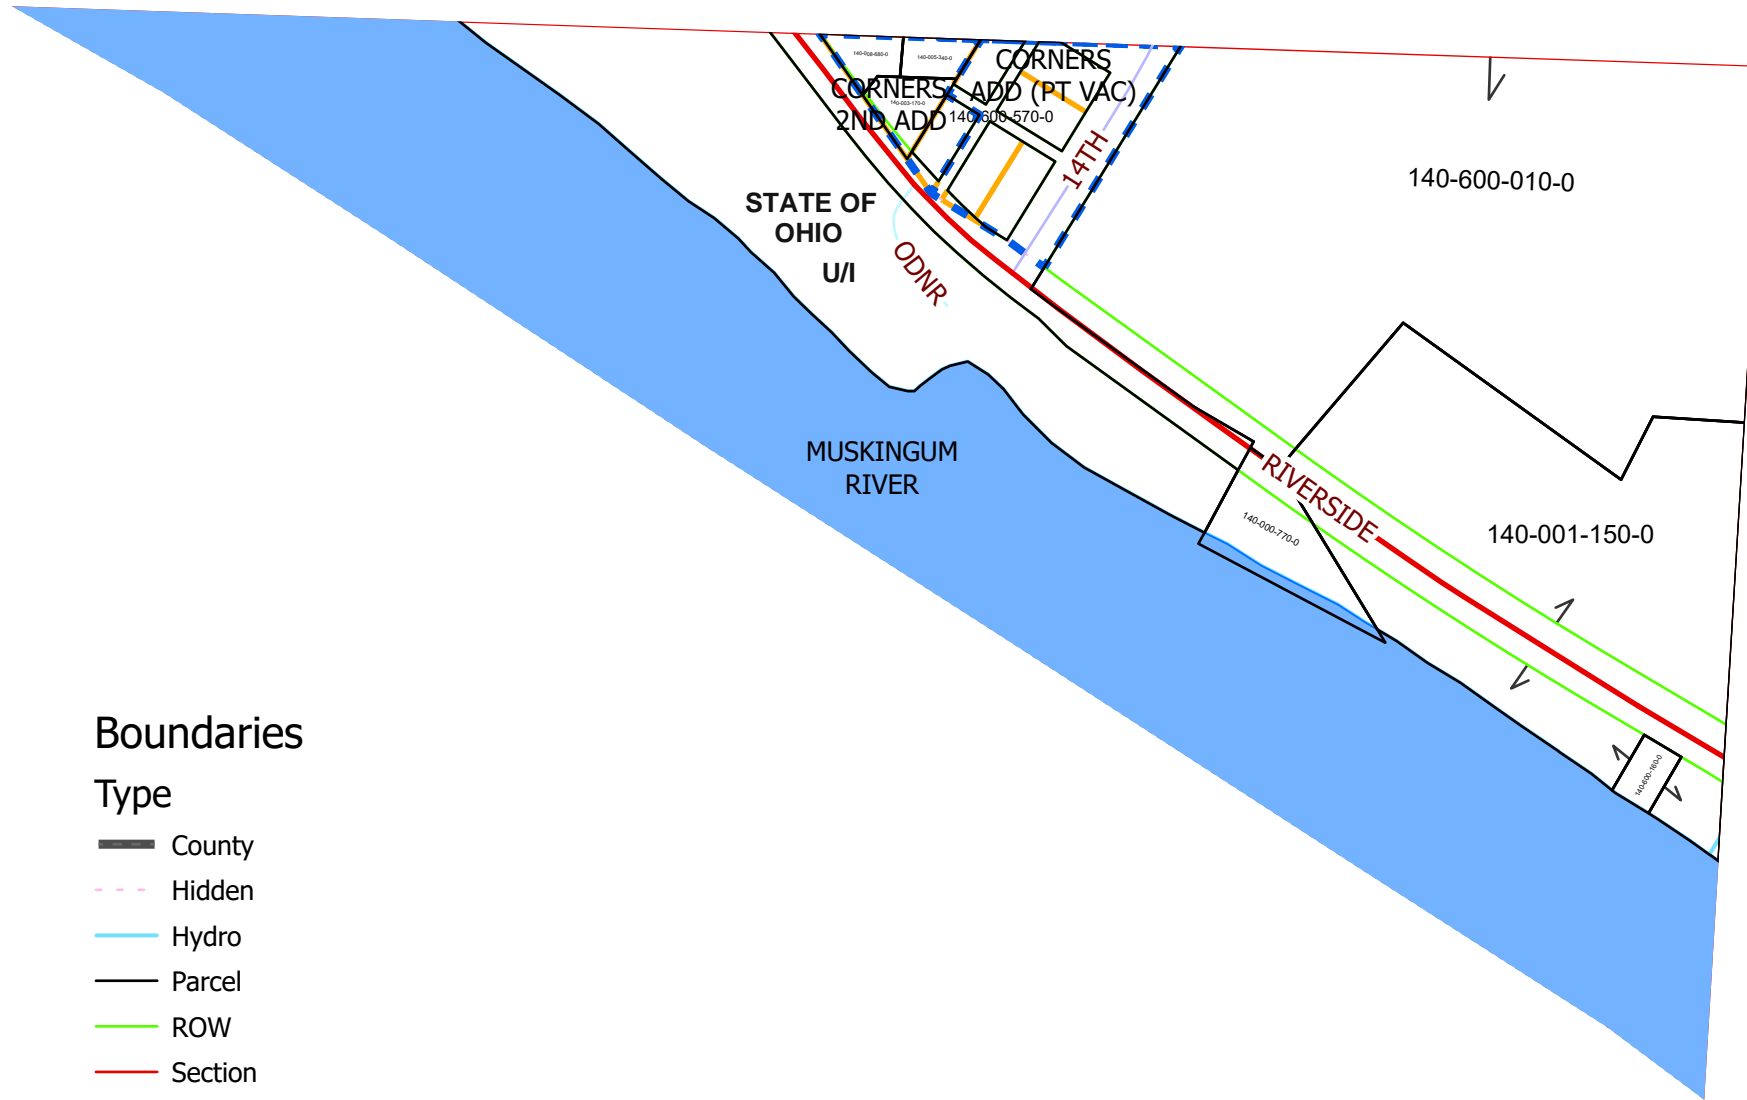

MORGAN COUNTY, OHIO

MORGAN TWP. SEC. 14, T-10, R-12

PIN	Owner	LegalDescr	VOL	PAGE	Acres
140-600-010-0	CEMETERY (MCCONNELSVILLE)	0			3
140-600-160-0	INCORPORATED VILLAGE OF MCCONNELSVILLE	R12 T10 S14 SD 13	D.V 133	427	0.119
140-000-770-0	COKELEY CHARLES R	R12 T10 S14 SD 6	OR132	586	0.524
140-001-150-0	ARNOLD HILLARY J	R12 T10 S14 SD 4-5	OR213	447	4.651
140-003-170-0	BRAGG SANDRA L	IN LOT 22 2ND			0
140-005-340-0	BUCEY BARBARA A	IN LOT 22 CORNER EX			0
140-008-680-0	FIER CURTIS SCOTT JR	IN LOT 22 CORNERS EX			0.128
U/I					0
U/I			D.V 33	514	0

Boundaries
Type

- County
- - - Hidden
- Hydro
- Parcel
- ROW
- Section
- Lot
- <all other values>